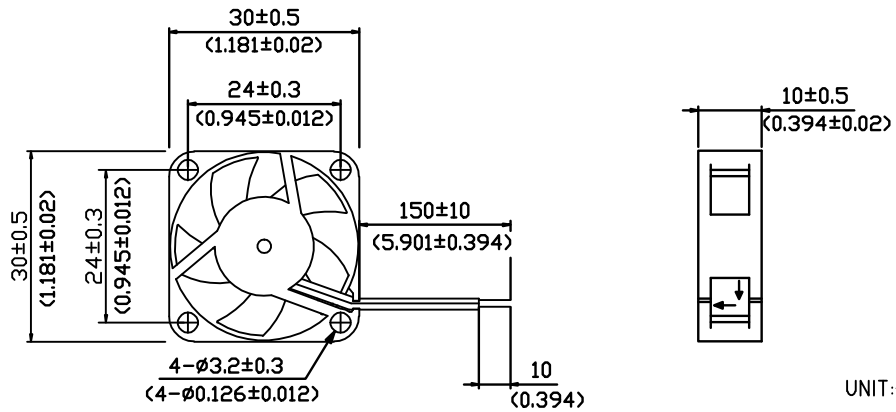

BEST 30x30x10 MM
DIMENSIONS DRAWING

- ×Bearing Type
Ball Bearings
- ×Material
Impeller & Frame:Plastic(UL94V-0)
- ×Lead Wires:
UL 1061 AWG#26 OR Equivalent
Red Wire Positive(+)
Black Wire Negative(-)
- ×Weight:10.5g(0.37 OZ)
- ×Rib Type Only

P&Q CURVE (AT RATED VOLTAGE)

MOUNTING PANEL CUTOUT

UNIT: $\frac{\text{mm}}{\text{(INCH)}}$

MODEL		Rated Voltage	Operating Voltage Range	Rated Current	Rated Input Power	Speed	Maximum Air Flow		Maximum Air Pressure		Noise
PART NO.	FUNCTION	VDC	VDC	Amp	Watt	R.P.M.	M ³ /MIN	CFM	mmH ₂ O	IN H ₂ O	dB-A
BTF3010L05B	-R00/-F00	5	4.0 TO 6.0	0.07	0.35	6000	0.067	2.37	1.00	0.040	17.5
BTF3010L12B	-R00/-F00	12	9.5 TO 13.8	0.05	0.60						
BTF3010M05B	-R00/-F00	5	4.0 TO 6.0	0.11	0.55	7500	0.085	3.00	1.50	0.060	20.0
BTF3010M12B	-R00/-F00	12	9.5 TO 13.8	0.07	0.84						
BTF3010H05B	-R00/-F00	5	4.0 TO 6.0	0.16	0.80	9000	0.100	3.53	2.50	0.100	25.0
BTF3010H12B	-R00/-F00	12	9.5 TO 13.8	0.09	1.08						
BTF3010H24B	-R00/-F00	24	18.0 TO 27.6	0.05	1.20						

- ×Function type is optional.
- ×The max. air flow and the speed are measured in free air ; max.air pressure is measured at zero air flow.
- ×Noise is measured in anechoic chamber in free air,one meter from intake side.
- ×All readings are typical values at rated voltage.
- ×Specifications are subject to change without notice.