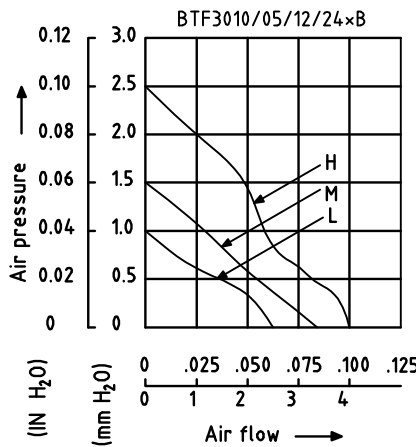

BEST 30x30x10 MM
DIMENSIONS DRAWING

- ×Bearing Type
Ball Bearings
- ×Material
Impeller & Frame:Plastic(UL94V-0)
- ×Lead Wires:
UL 1061 AWG#26 OR Equivalent
Red Wire Positive(+)
Black Wire Negative(-)
- ×Weight:10.5g(0.37 OZ)
- ×Rib Type Only

P&Q CURVE (AT RATED VOLTAGE)

MOUNTING PANEL CUTOUT

UNIT: $\frac{\text{mm}}{\text{(INCH)}}$

MODEL		Rated Voltage	Operating Voltage Range	Rated Current	Rated Input Power	Speed	Maximum Air Flow		Maximum Air Pressure		Noise
PART NO.	FUNCTION	VDC	VDC	Amp	Watt	R.P.M.	M ³ /MIN	CFM	mmH ₂ O	IN H ₂ O	dB-A
BTF3010L05B	-R00/-F00	5	4.0 TO 6.0	0.07	0.35	6000	0.067	2.37	1.00	0.040	17.5
BTF3010L12B	-R00/-F00	12	9.5 TO 13.8	0.05	0.60						
BTF3010M05B	-R00/-F00	5	4.0 TO 6.0	0.11	0.55	7500	0.085	3.00	1.50	0.060	20.0
BTF3010M12B	-R00/-F00	12	9.5 TO 13.8	0.07	0.84						
BTF3010H05B	-R00/-F00	5	4.0 TO 6.0	0.16	0.80	9000	0.100	3.53	2.50	0.100	25.0
BTF3010H12B	-R00/-F00	12	9.5 TO 13.8	0.09	1.08						
BTF3010H24B	-R00/-F00	24	18.0 TO 27.6	0.05	1.20						

- ×Function type is optional.
- ×The max. air flow and the speed are measured in free air ; max.air pressure is measured at zero air flow.
- ×Noise is measured in anechoic chamber in free air,one meter from intake side.
- ×All readings are typical values at rated voltage.
- ×Specifications are subject to change without notice.