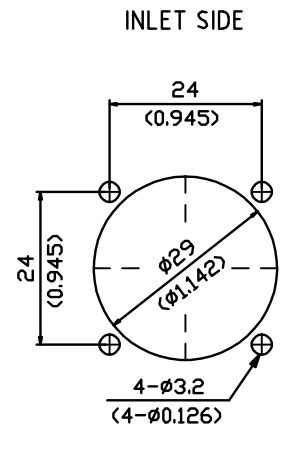

BEST 30x30x10 MM
DIMENSIONS DRAWING

- ×Bearing Type
Ball Bearings
- ×Material
Impeller & Frame:Plastic(UL94V-0)
- ×Lead Wires:
UL 1061 AWG#26 OR Equivalent
Red Wire Positive(+)
Black Wire Negative(-)
- ×Weight:10.5g(0.37 OZ)
- ×Rib Type Only

P&Q CURVE (AT RATED VOLTAGE)

MOUNTING PANEL CUTOUT

UNIT: $\frac{\text{mm}}{\text{(INCH)}}$

MODEL		Rated Voltage	Operating Voltage Range	Rated Current	Rated Input Power	Speed	Maximum Air Flow		Maximum Air Pressure		Noise
PART NO.	FUNCTION	VDC	VDC	Amp	Watt	R.P.M.	M ³ /MIN	CFM	mmH ₂ O	IN H ₂ O	dB-A
BTF3010L05B	-R00/-F00	5	4.0 TO 6.0	0.07	0.35	6000	0.067	2.37	1.00	0.040	17.5
BTF3010L12B	-R00/-F00	12	9.5 TO 13.8	0.05	0.60						
BTF3010M05B	-R00/-F00	5	4.0 TO 6.0	0.11	0.55	7500	0.085	3.00	1.50	0.060	20.0
BTF3010M12B	-R00/-F00	12	9.5 TO 13.8	0.07	0.84						
BTF3010H05B	-R00/-F00	5	4.0 TO 6.0	0.16	0.80	9000	0.100	3.53	2.50	0.100	25.0
BTF3010H12B	-R00/-F00	12	9.5 TO 13.8	0.09	1.08						
BTF3010H24B	-R00/-F00	24	18.0 TO 27.6	0.05	1.20						