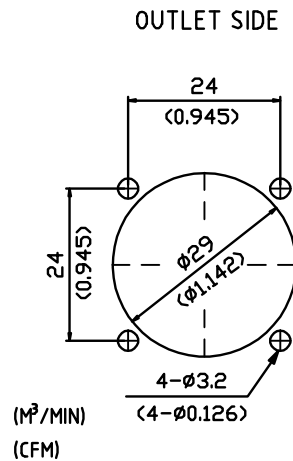

BEST 30x30x10 MM
DIMENSIONS DRAWING

- ×Bearing Type
Ball Bearings
- ×Material
Impeller & Frame:Plastic(UL94V-0)
- ×Lead Wires:
UL 1061 AWG#26 OR Equivalent
Red Wire Positive(+)
Black Wire Negative(-)
- ×Weight:10.5g(0.37 OZ)
- ×Rib Type Only

P&Q CURVE (AT RATED VOLTAGE)

MOUNTING PANEL CUTOUT

UNIT: $\frac{\text{mm}}{\text{(INCH)}}$

MODEL		Rated Voltage	Operating Voltage Range	Rated Current	Rated Input Power	Speed	Maximum Air Flow		Maximum Air Pressure		Noise
PART NO.	FUNCTION	VDC	VDC	Amp	Watt	R.P.M.	M ³ /MIN	CFM	mmH ₂ O	IN H ₂ O	dB-A
BTF3010L05B	-R00/-F00	5	4.0 TO 6.0	0.07	0.35	6000	0.067	2.37	1.00	0.040	17.5
BTF3010L12B	-R00/-F00	12	9.5 TO 13.8	0.05	0.60						
BTF3010M05B	-R00/-F00	5	4.0 TO 6.0	0.11	0.55	7500	0.085	3.00	1.50	0.060	20.0
BTF3010M12B	-R00/-F00	12	9.5 TO 13.8	0.07	0.84						
BTF3010H05B	-R00/-F00	5	4.0 TO 6.0	0.16	0.80	9000	0.100	3.53	2.50	0.100	25.0
BTF3010H12B	-R00/-F00	12	9.5 TO 13.8	0.09	1.08						
BTF3010H24B	-R00/-F00	24	18.0 TO 27.6	0.05	1.20						

- ×Function type is optional.
- ×The max. air flow and the speed are measured in free air ; max.air pressure is measured at zero air flow.
- ×Noise is measured in anechoic chamber in free air,one meter from intake side.
- ×All readings are typical values at rated voltage.
- ×Specifications are subject to change without notice.