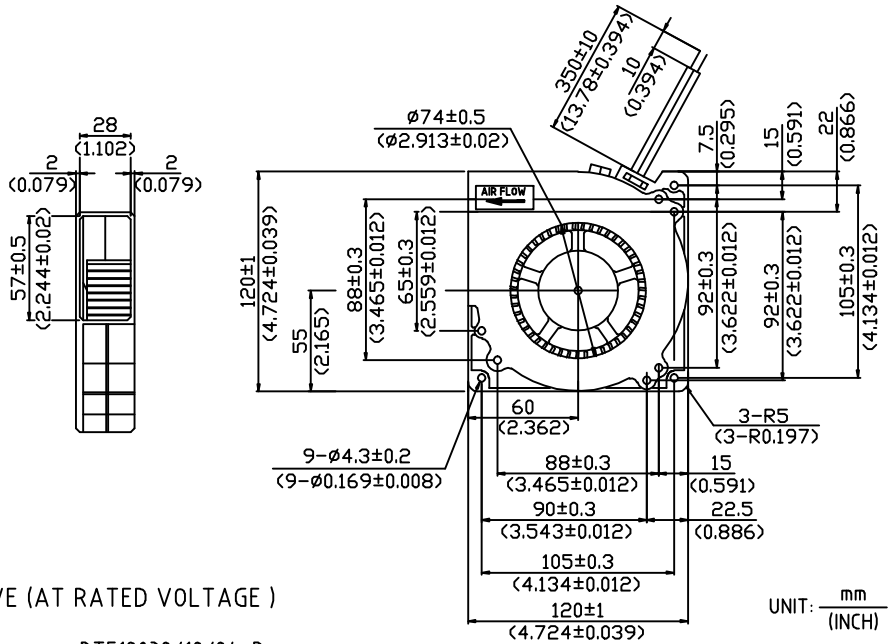

Dongguan BEST motor co., LTD

BEST 120×120×32 MM

DIMENSIONS DRAWING

- ×Bearing Type
Ball Bearings
- ×Material
Impeller & Frame: Plastic (UL94V-0)
- ×Lead Wires:
UL 1007 AWG#24 OR Equivalent
Red Wire Positive(+)
Black Wire Negative(-)
- ×Weight: 230g (8.11 OZ)

P&Q CURVE (AT RATED VOLTAGE)

MODEL		Rated Voltage	Operating Voltage Range	Rated Current	Rated Input Power	Speed	Maximum Air Flow		Maximum Air Pressure		Noise
PART NO.	FUNCTION	VDC	VDC	Amp	Watt	R.P.M.	M ³ /MIN	CFM	mmH ₂ O	IN H ₂ O	dB-A
BTF12032L12B	-R00/-F00	12	4.0 TO 13.8	0.40	4.80	2100	0.699	24.70	14.00	0.551	47.0
BTF12032L24B	-R00/-F00	24	7.0 TO 27.6	0.24	5.76						
BTF12032M12B	-R00/-F00	12	4.0 TO 13.8	0.58	6.96	2300	0.760	26.85	17.50	0.689	48.5
BTF12032M24B	-R00/-F00	24	7.0 TO 27.6	0.28	6.72						
BTF12032H12B	-R00/-F00	12	4.0 TO 13.8	0.82	9.84	2500	0.821	29.00	21.00	0.827	51.0
BTF12032H24B	-R00/-F00	24	7.0 TO 27.6	0.35	8.40						
BTF12032HH12B	-R00/-F00	12	4.0 TO 13.8	1.10	13.20	2800	0.920	32.49	27.00	1.063	54.0

- ×Function type is optional.
- ×The max. air flow and the speed are measured in free air ; max.air pressure is measured at zero air flow.
- ×Noise is measured in anechoic chamber in free air, one meter from intake side.
- ×All readings are typical values at rated voltage.
- ×Specifications are subject to change without notice.