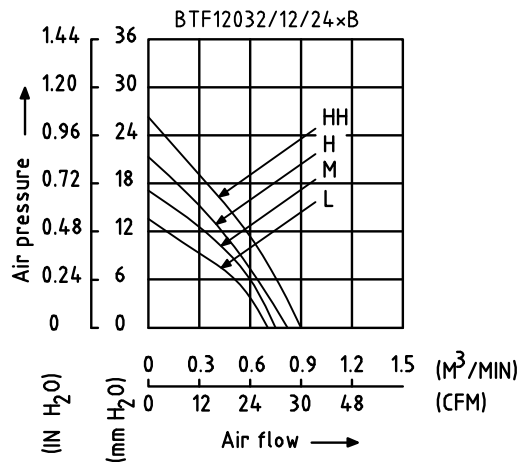

Dongguan BEST motor co., LTD

BEST 120×120×32 MM

DIMENSIONS DRAWING

- ×Bearing Type
Ball Bearings
- ×Material
Impeller & Frame: Plastic (UL94V-0)
- ×Lead Wires:
UL 1007 AWG#24 OR Equivalent
Red Wire Positive(+)
Black Wire Negative(-)
- ×Weight: 230g (8.11 OZ)

P&Q CURVE (AT RATED VOLTAGE)

MODEL		Rated Voltage	Operating Voltage Range	Rated Current	Rated Input Power	Speed	Maximum Air Flow		Maximum Air Pressure		Noise
PART NO.	FUNCTION	VDC	VDC	Amp	Watt	R.P.M.	M ³ /MIN	CFM	mmH ₂ O	IN H ₂ O	dB-A
BTF12032L12B	-R00/-F00	12	4.0 TO 13.8	0.40	4.80	2100	0.699	24.70	14.00	0.551	47.0
BTF12032L24B	-R00/-F00	24	7.0 TO 27.6	0.24	5.76						
BTF12032M12B	-R00/-F00	12	4.0 TO 13.8	0.58	6.96	2300	0.760	26.85	17.50	0.689	48.5
BTF12032M24B	-R00/-F00	24	7.0 TO 27.6	0.28	6.72						
BTF12032H12B	-R00/-F00	12	4.0 TO 13.8	0.82	9.84	2500	0.821	29.00	21.00	0.827	51.0
BTF12032H24B	-R00/-F00	24	7.0 TO 27.6	0.35	8.40						
BTF12032HH12B	-R00/-F00	12	4.0 TO 13.8	1.10	13.20	2800	0.920	32.49	27.00	1.063	54.0

- ×Function type is optional.
- ×The max. air flow and the speed are measured in free air ; max.air pressure is measured at zero air flow.
- ×Noise is measured in anechoic chamber in free air, one meter from intake side.
- ×All readings are typical values at rated voltage.
- ×Specifications are subject to change without notice.