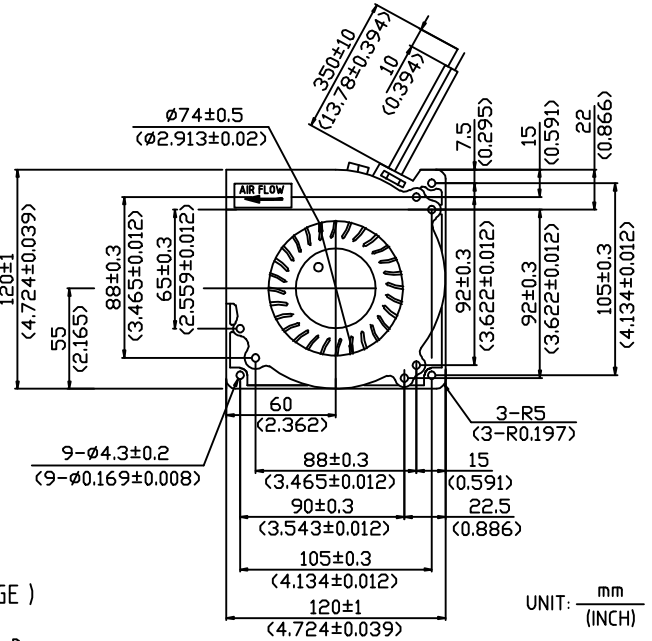

Dongguan BEST motor co., LTD

BEST 120x120x32 MM

DIMENSIONS DRAWING

- ×Bearing Type
Ball Bearings
- ×Material
Impeller & Frame: Plastic (UL94V-0)
- ×Lead Wires:
UL 1007 AWG#24 OR Equivalent
Red Wire Positive(+)
Black Wire Negative(-)
- ×Weight: 230g (8.11 OZ)

P & Q CURVE (AT RATED VOLTAGE)

MODEL		Rated Voltage	Operating Voltage Range	Rated Current	Rated Input Power	Speed	Maximum Air Flow		Maximum Air Pressure		Noise
PART NO.	FUNCTION	VDC	VDC	Amp	Watt	R.P.M.	M ³ /MIN	CFM	mmH ₂ O	IN H ₂ O	dB-A
BTF12032L12B	-R00/-F00	12	4.0 TO 13.8	0.40	4.80	2100	0.699	24.70	14.00	0.551	47.0
BTF12032L24B	-R00/-F00	24	7.0 TO 27.6	0.24	5.76						
BTF12032M12B	-R00/-F00	12	4.0 TO 13.8	0.58	6.96	2300	0.760	26.85	17.50	0.689	48.5
BTF12032M24B	-R00/-F00	24	7.0 TO 27.6	0.28	6.72						
BTF12032H12B	-R00/-F00	12	4.0 TO 13.8	0.82	9.84	2500	0.821	29.00	21.00	0.827	51.0
BTF12032H24B	-R00/-F00	24	7.0 TO 27.6	0.35	8.40						
BTF12032HH12B	-R00/-F00	12	4.0 TO 13.8	1.10	13.20	2800	0.920	32.49	27.00	1.063	54.0

- ×Function type is optional.
- ×The max. air flow and the speed are measured in free air ; max.air pressure is measured at zero air flow.
- ×Noise is measured in anechoic chamber in free air, one meter from intake side.
- ×All readings are typical values at rated voltage.
- ×Specifications are subject to change without notice.