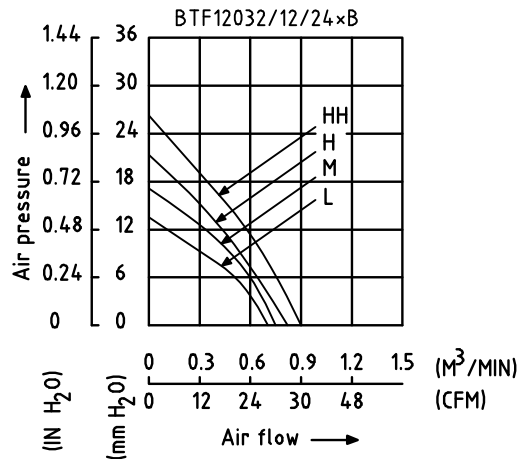

Dongguan BEST motor co., LTD

BEST 120x120x32 MM

DIMENSIONS DRAWING

- ×Bearing Type
Ball Bearings
- ×Material
Impeller & Frame: Plastic (UL94V-0)
- ×Lead Wires:
UL 1007 AWG#24 OR Equivalent
Red Wire Positive(+)
Black Wire Negative(-)
- ×Weight: 230g (8.11 OZ)

P & Q CURVE (AT RATED VOLTAGE)

MODEL		Rated Voltage	Operating Voltage Range	Rated Current	Rated Input Power	Speed	Maximum Air Flow		Maximum Air Pressure		Noise
PART NO.	FUNCTION	VDC	VDC	Amp	Watt	R.P.M.	M ³ /MIN	CFM	mmH ₂ O	IN H ₂ O	dB-A
BTF12032L12B	-R00/-F00	12	4.0 TO 13.8	0.40	4.80	2100	0.699	24.70	14.00	0.551	47.0
BTF12032L24B	-R00/-F00	24	7.0 TO 27.6	0.24	5.76						
BTF12032M12B	-R00/-F00	12	4.0 TO 13.8	0.58	6.96	2300	0.760	26.85	17.50	0.689	48.5
BTF12032M24B	-R00/-F00	24	7.0 TO 27.6	0.28	6.72						
BTF12032H12B	-R00/-F00	12	4.0 TO 13.8	0.82	9.84	2500	0.821	29.00	21.00	0.827	51.0
BTF12032H24B	-R00/-F00	24	7.0 TO 27.6	0.35	8.40						
BTF12032HH12B	-R00/-F00	12	4.0 TO 13.8	1.10	13.20	2800	0.920	32.49	27.00	1.063	54.0

- ×Function type is optional.
- ×The max. air flow and the speed are measured in free air ; max.air pressure is measured at zero air flow.
- ×Noise is measured in anechoic chamber in free air, one meter from intake side.
- ×All readings are typical values at rated voltage.
- ×Specifications are subject to change without notice.