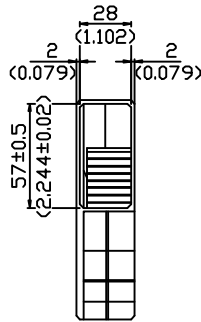

Dongguan BEST motor co., LTD

BEST 120x120x32 MM

DIMENSIONS DRAWING

- ×Bearing Type
Ball Bearings
- ×Material
Impeller & Frame: Plastic (UL94V-0)
- ×Lead Wires:
UL 1007 AWG#24 OR Equivalent
Red Wire Positive(+)
Black Wire Negative(-)
- ×Weight: 230g (8.11 OZ)

P & Q CURVE (AT RATED VOLTAGE)

MODEL		Rated Voltage	Operating Voltage Range	Rated Current	Rated Input Power	Speed	Maximum Air Flow		Maximum Air Pressure		Noise
PART NO.	FUNCTION	VDC	VDC	Amp	Watt	R.P.M.	M ³ /MIN	CFM	mmH ₂ O	IN H ₂ O	dB-A
BTF12032L12B	-R00/-F00	12	4.0 TO 13.8	0.40	4.80	2100	0.699	24.70	14.00	0.551	47.0
BTF12032L24B	-R00/-F00	24	7.0 TO 27.6	0.24	5.76						
BTF12032M12B	-R00/-F00	12	4.0 TO 13.8	0.58	6.96	2300	0.760	26.85	17.50	0.689	48.5
BTF12032M24B	-R00/-F00	24	7.0 TO 27.6	0.28	6.72						
BTF12032H12B	-R00/-F00	12	4.0 TO 13.8	0.82	9.84	2500	0.821	29.00	21.00	0.827	51.0
BTF12032H24B	-R00/-F00	24	7.0 TO 27.6	0.35	8.40						
BTF12032HH12B	-R00/-F00	12	4.0 TO 13.8	1.10	13.20	2800	0.920	32.49	27.00	1.063	54.0

- ×Function type is optional.
- ×The max. air flow and the speed are measured in free air ; max.air pressure is measured at zero air flow.
- ×Noise is measured in anechoic chamber in free air, one meter from intake side.
- ×All readings are typical values at rated voltage.
- ×Specifications are subject to change without notice.