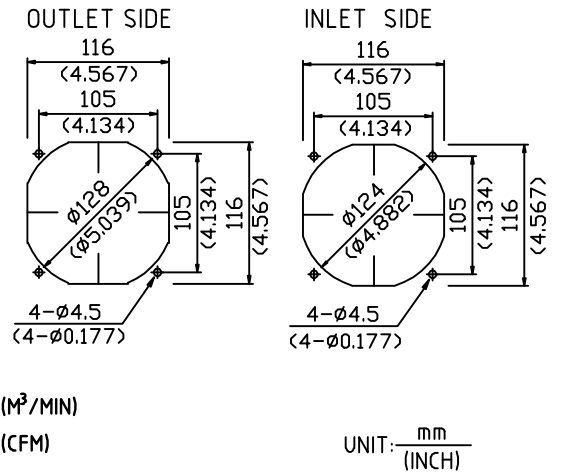

Dongguan BEST motor co., LTD

BEST 120×120×38 MM

DIMENSIONS DRAWING

- ×Bearing Type
Ball Bearings
- ×Material
Impeller & Frame: Plastic(UL94V-0)
- ×Lead Wires:
UL 1007 AWG#24 OR Equivalent
Red Wire Positive(+)
Black Wire Negative(-)
- ×Weight:370g(13.05OZ)

P&Q CURVE (AT RATED VOLTAGE)

MOUNTING PANEL CUTOUT

MODEL		Rated Voltage	Operating Voltage Range	Rated Current	Rated Input Power	Speed	Maximum Air Flow		Maximum Air Pressure		Noise
PART NO.	FUNCTION	VDC	VDC	Amp	Watt	R.P.M.	M ³ /MIN	CFM	mmH ₂ O	IN H ₂ O	dB-A
BTF12038VH12B	-R00/-F00	12	7.0 TO 13.2	1.00	12.00	3200	4.300	151.85	11.30	0.445	53.0
BTF12038VH24B	-R00/-F00	24	14.0 TO 26.4	0.56	13.44						
BTF12038VH48B	-R00/-F00	48	28.0 TO 56.0	0.28	13.44						
BTF12038SH12B	-R00/-F00	12	7.0 TO 13.2	1.50	18.00	3600	4.840	170.92	14.30	0.563	56.5
BTF12038SH24B	-R00/-F00	24	14.0 TO 26.4	0.80	19.20						
BTF12038SH48B	-R00/-F00	48	28.0 TO 56.0	0.38	18.24						
BTF12038EH12B	-R00/-F00	12	7.0 TO 13.2	2.00	24.00	4000	5.380	190.00	17.78	0.700	59.0
BTF12038EH24B	-R00/-F00	24	14.0 TO 26.4	1.00	24.00						
BTF12038EH48B	-R00/-F00	48	28.0 TO 53.0	0.50	24.00						

- ×Function type is optional.
- ×The max. air flow and the speed are measured in free air ; max.air pressure is measured at zero air flow.
- ×Noise is measured in anechoic chamber in free air,one meter from intake side.
- ×All readings are typical values at rated voltage.
- ×Specifications are subject to change without notice.