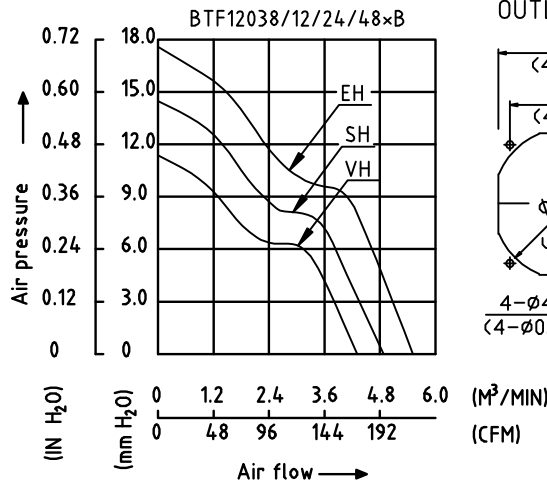

Dongguan BEST motor co., LTD

BEST 120×120×38 MM

DIMENSIONS DRAWING

- ×Bearing Type
Ball Bearings
- ×Material
Impeller & Frame: Plastic(UL94V-0)
- ×Lead Wires:
UL 1007 AWG#24 OR Equivalent
Red Wire Positive(+)
Black Wire Negative(-)
- ×Weight:370g(13.05OZ)

P&Q CURVE (AT RATED VOLTAGE)

MOUNTING PANEL CUTOUT

MODEL		Rated Voltage	Operating Voltage Range	Rated Current	Rated Input Power	Speed	Maximum Air Flow		Maximum Air Pressure		Noise
PART NO.	FUNCTION	VDC	VDC	Amp	Watt	R.P.M.	M ³ /MIN	CFM	mmH ₂ O	IN H ₂ O	dB-A
BTF12038VH12B	-R00/-F00	12	7.0 TO 13.2	1.00	12.00	3200	4.300	151.85	11.30	0.445	53.0
BTF12038VH24B	-R00/-F00	24	14.0 TO 26.4	0.56	13.44						
BTF12038VH48B	-R00/-F00	48	28.0 TO 56.0	0.28	13.44						
BTF12038SH12B	-R00/-F00	12	7.0 TO 13.2	1.50	18.00	3600	4.840	170.92	14.30	0.563	56.5
BTF12038SH24B	-R00/-F00	24	14.0 TO 26.4	0.80	19.20						
BTF12038SH48B	-R00/-F00	48	28.0 TO 56.0	0.38	18.24						
BTF12038EH12B	-R00/-F00	12	7.0 TO 13.2	2.00	24.00	4000	5.380	190.00	17.78	0.700	59.0
BTF12038EH24B	-R00/-F00	24	14.0 TO 26.4	1.00	24.00						
BTF12038EH48B	-R00/-F00	48	28.0 TO 53.0	0.50	24.00						

- ×Function type is optional.
- ×The max. air flow and the speed are measured in free air ; max.air pressure is measured at zero air flow.
- ×Noise is measured in anechoic chamber in free air,one meter from intake side.
- ×All readings are typical values at rated voltage.
- ×Specifications are subject to change without notice.