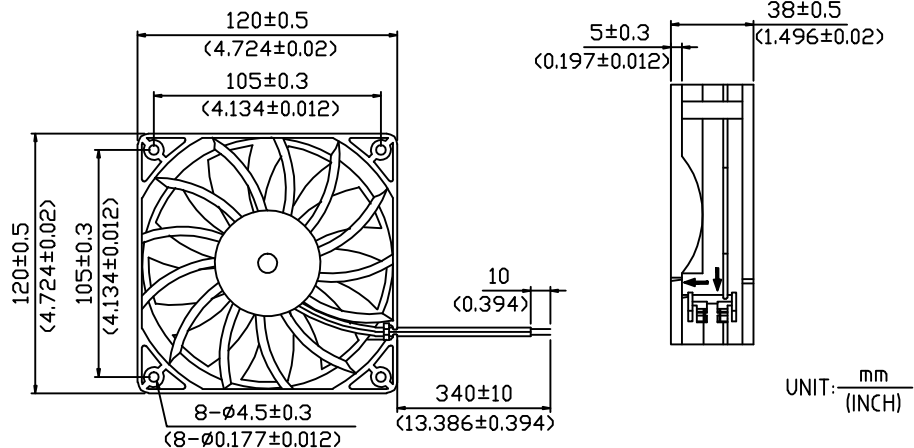

Dongguan BEST motor co., LTD

BEST 120×120×38 MM

DIMENSIONS DRAWING

- ×Bearing Type
Ball Bearings
- ×Material
Impeller & Frame: Plastic(UL94V-0)
- ×Lead Wires:
UL 1007 AWG#24 OR Equivalent
Red Wire Positive(+)
Black Wire Negative(-)
- ×Weight:370g(13.05OZ)

P&Q CURVE (AT RATED VOLTAGE)

MOUNTING PANEL CUTOUT

MODEL		Rated Voltage	Operating Voltage Range	Rated Current	Rated Input Power	Speed	Maximum Air Flow		Maximum Air Pressure		Noise
PART NO.	FUNCTION	VDC	VDC	Amp	Watt	R.P.M.	M ³ /MIN	CFM	mmH ₂ O	IN H ₂ O	dB-A
BTF12038VH12B	-R00/-F00	12	7.0 TO 13.2	1.00	12.00	3200	4.300	151.85	11.30	0.445	53.0
BTF12038VH24B	-R00/-F00	24	14.0 TO 26.4	0.56	13.44						
BTF12038VH48B	-R00/-F00	48	28.0 TO 56.0	0.28	13.44						
BTF12038SH12B	-R00/-F00	12	7.0 TO 13.2	1.50	18.00	3600	4.840	170.92	14.30	0.563	56.5
BTF12038SH24B	-R00/-F00	24	14.0 TO 26.4	0.80	19.20						
BTF12038SH48B	-R00/-F00	48	28.0 TO 56.0	0.38	18.24						
BTF12038EH12B	-R00/-F00	12	7.0 TO 13.2	2.00	24.00	4000	5.380	190.00	17.78	0.700	59.0
BTF12038EH24B	-R00/-F00	24	14.0 TO 26.4	1.00	24.00						
BTF12038EH48B	-R00/-F00	48	28.0 TO 53.0	0.50	24.00						

- ×Function type is optional.
- ×The max. air flow and the speed are measured in free air ; max.air pressure is measured at zero air flow.
- ×Noise is measured in anechoic chamber in free air,one meter from intake side.
- ×All readings are typical values at rated voltage.
- ×Specifications are subject to change without notice.