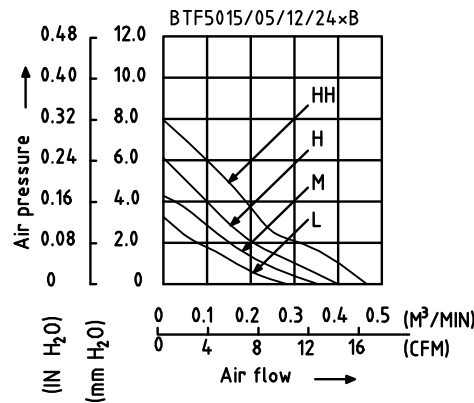

# Dongguan BEST motor co., LTD

BEST 50x50x15 MM

## DIMENSIONS DRAWING

- ×Bearing Type  
Ball Bearings
- ×Material  
Impeller & Frame:Plastic(UL94V-0)
- ×Lead Wires:  
UL 1007 AWG#24 OR Equivalent  
Red Wire Positive(+)  
Black Wire Negative(-)
- ×Weight:32g(1.13 OZ)
- ×Rib Type Only

## P&Q CURVE (AT RATED VOLTAGE )

- ×Function type is optional.
- ×The max. air flow and the speed are measured in free air ; max.air pressure is measured at zero air flow.
- ×Noise is measured in anechoic chamber in free air,one meter from intake side.
- ×All readings are typical values at rated voltage.
- ×Specifications are subject to change without notice.
- ×Both of the ball bearing and the 1 ball + 1 sleeve type are available.