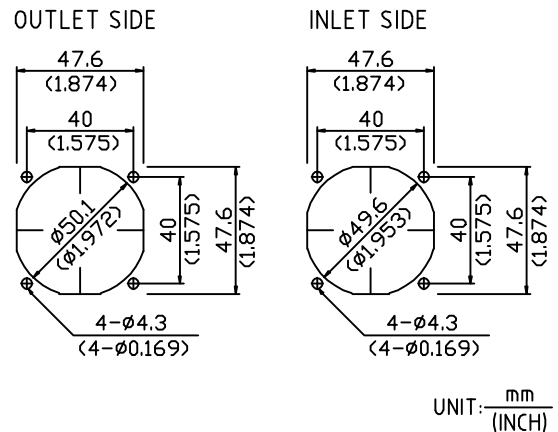

# Dongguan BEST motor co., LTD

BEST 50x50x15 MM

## DIMENSIONS DRAWING

- ×Bearing Type  
Ball Bearings
- ×Material  
Impeller & Frame:Plastic(UL94V-0)
- ×Lead Wires:  
UL 1007 AWG#24 OR Equivalent  
Red Wire Positive(+)  
Black Wire Negative(-)
- ×Weight:32g(1.13 OZ)
- ×Rib Type Only

## MOUNTING PANEL CUTOUT

MODEL		Rated Voltage	Operating Voltage Range	Rated Current	Rated Input Power	Speed	Maximum Air Flow		Maximum Air Pressure		Noise
PART NO.	FUNCTION	VDC	VDC	Amp	Watt	R.P.M.	M <sup>3</sup> /MIN	CFM	mmH <sub>2</sub> O	IN H <sub>2</sub> O	dB-A
BTF5015L05B	-R00/-F00	5	4.5 TO 5.5	0.15	0.75	4000	0.280	9.89	3.20	0.126	24.0
BTF5015L12B	-R00/-F00	12	7.0 TO 13.8	0.06	0.72						
BTF5015L24B	-R00/-F00	24	14.0 TO 27.6	0.05	1.20						
BTF5015M05B	-R00/-F00	5	4.5 TO 5.5	0.22	1.10	4800	0.350	12.36	4.60	0.181	28.0
BTF5015M12B	-R00/-F00	12	7.0 TO 13.8	0.08	0.96						
BTF5015M24B	-R00/-F00	24	14.0 TO 27.6	0.06	1.44						
BTF5015H05B	-R00/-F00	5	4.5 TO 5.5	0.32	1.60	5600	0.400	14.13	6.10	0.240	32.0
BTF5015H12B	-R00/-F00	12	7.0 TO 13.8	0.10	1.20						
BTF5015H24B	-R00/-F00	24	14.0 TO 27.6	0.07	1.68						
BTF5015HH12B	-R00/-F00	12	7.0 TO 13.8	0.13	1.56	6400	0.460	16.24	8.00	0.315	36.0
BTF5015HH24B	-R00/-F00	24	14.0 TO 27.6	0.08	1.92						