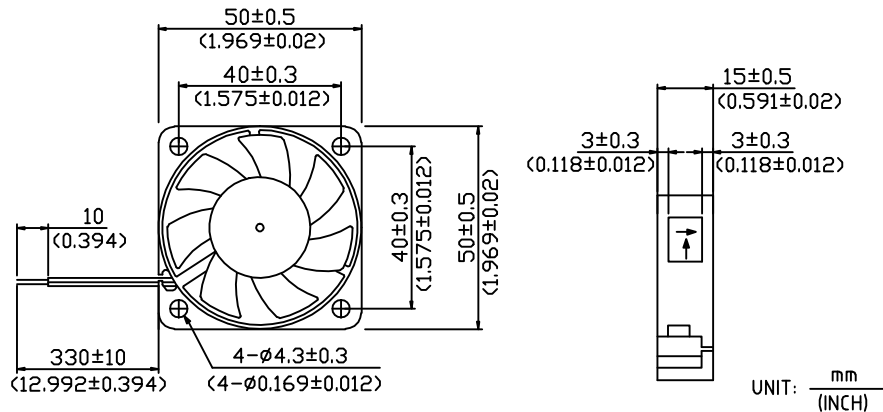

# Dongguan BEST motor co., LTD

BEST 50x50x15 MM

## DIMENSIONS DRAWING

- ×Bearing Type  
Ball Bearings
- ×Material  
Impeller & Frame:Plastic(UL94V-0)
- ×Lead Wires:  
UL 1007 AWG#24 OR Equivalent  
Red Wire Positive(+)  
Black Wire Negative(-)
- ×Weight:32g(1.13 OZ)
- ×Rib Type Only

## P&Q CURVE (AT RATED VOLTAGE )

- ×Function type is optional.
- ×The max. air flow and the speed are measured in free air ; max.air pressure is measured at zero air flow.
- ×Noise is measured in anechoic chamber in free air,one meter from intake side.
- ×All readings are typical values at rated voltage.
- ×Specifications are subject to change without notice.
- ×Both of the ball bearing and the 1 ball + 1 sleeve type are available.