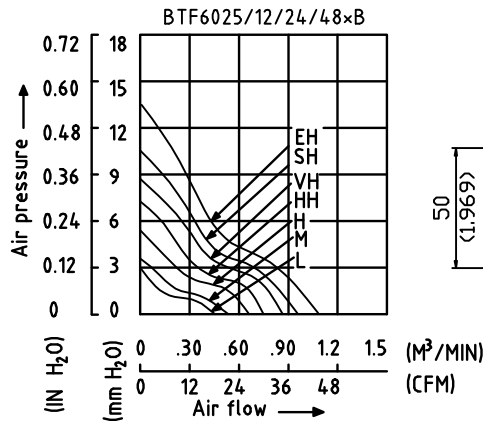

Dongguan BEST motor co., LTD

BEST 60×60×25 MM

DIMENSIONS DRAWING

UNIT: $\frac{\text{mm}}{\text{(INCH)}}$

- ×Bearing Type
Ball Bearings
- ×Material
Impeller & Frame: Plastic(UL94V-0)
- ×Lead Wires:
UL 1007 AWG#24 OR Equivalent
Red Wire Positive(+)
Black Wire Negative(-)
- ×Weight: 80g(2.82 OZ)

P&Q CURVE (AT RATED VOLTAGE)

MOUNTING PANEL CUTOUT

UNIT: $\frac{\text{mm}}{\text{(INCH)}}$

MODEL			Rated Voltage	Operating Voltage Range	Rated Current	Rated Input Power	Speed	Maximum Air Flow		Maximum Air Pressure		Noise
PART NO.	REV.	FUNCTION	VDC	VDC	Amp	Watt	R.P.M.	M³/MIN	CFM	mmH ₂ O	IN H ₂ O	dB-A
BTF6025L12B	-A	-R00/-F00	12	4.0 TO 13.8	0.08	0.96	3100	0.476	16.81	2.86	0.113	26.5
BTF6025L24B	-A	-R00/-F00	24	14.0 TO 27.6	0.06	1.44						
BTF6025M12B	-A	-R00/-F00	12	4.0 TO 13.8	0.13	1.56	3600	0.560	19.78	3.93	0.155	31.0
BTF6025M24B	-A	-R00/-F00	24	14.0 TO 27.6	0.07	1.68						
BTF6025H12B	-A	-R00/-F00	12	4.0 TO 13.8	0.14	1.68	4250	0.662	23.38	5.35	0.211	34.0
BTF6025H24B	-A	-R00/-F00	24	14.0 TO 27.6	0.09	2.16						
BTF6025HH12B	-A	-R00/-F00	12	4.0 TO 13.8	0.17	2.04	5000	0.780	27.55	7.47	0.294	40.0
BTF6025HH24B	-A	-R00/-F00	24	14.0 TO 27.6	0.11	2.64						
BTF6025HH48B	-A	-R00/-F00	48	28.0 TO 56.0	0.08	3.84	5500	0.863	30.48	8.76	0.345	42.5
BTF6025VH12B	-A	-R00/-F00	12	4.0 TO 13.8	0.23	2.76						
BTF6025VH24B	-A	-R00/-F00	24	14.0 TO 27.6	0.14	3.36	6000	0.967	34.15	10.73	0.422	44.5
BTF6025VH48B	-A	-R00/-F00	48	28.0 TO 56.0	0.09	4.32						
BTF6025SH12B	-A	-R00/-F00	12	4.0 TO 13.8	0.27	3.24	6800	1.086	38.35	13.81	0.544	46.5
BTF6025SH24B	-A	-R00/-F00	24	14.0 TO 27.6	0.17	4.08						
BTF6025SH48B	-A	-R00/-F00	48	28.0 TO 56.0	0.11	5.28						
BTF6025EH12B	-A	-R00/-F00	12	4.0 TO 13.8	0.38	4.56						
BTF6025EH24B	-A	-R00/-F00	24	14.0 TO 27.6	0.24	5.76						
BTF6025EH48B	-A	-R00/-F00	48	28.0 TO 56.0	0.14	6.72						