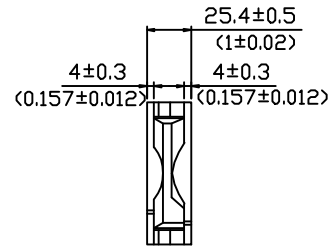

Dongguan BEST motor co., LTD

BEST 60×60×25 MM

DIMENSIONS DRAWING

UNIT: $\frac{\text{mm}}{\text{(INCH)}}$

- ×Bearing Type
Ball Bearings
- ×Material
Impeller & Frame: Plastic(UL94V-0)
- ×Lead Wires:
UL 1007 AWG#24 OR Equivalent
Red Wire Positive(+)
Black Wire Negative(-)
- ×Weight: 80g(2.82 OZ)

P&Q CURVE (AT RATED VOLTAGE)

MOUNTING PANEL CUTOUT

UNIT: $\frac{\text{mm}}{\text{(INCH)}}$

MODEL			Rated Voltage	Operating Voltage Range	Rated Current	Rated Input Power	Speed	Maximum Air Flow		Maximum Air Pressure		Noise
PART NO.	REV.	FUNCTION	VDC	VDC	Amp	Watt	R.P.M.	M³/MIN	CFM	mmH ₂ O	IN H ₂ O	dB-A
BTF6025L12B	-A	-R00/-F00	12	4.0 TO 13.8	0.08	0.96	3100	0.476	16.81	2.86	0.113	26.5
BTF6025L24B	-A	-R00/-F00	24	14.0 TO 27.6	0.06	1.44						
BTF6025M12B	-A	-R00/-F00	12	4.0 TO 13.8	0.13	1.56	3600	0.560	19.78	3.93	0.155	31.0
BTF6025M24B	-A	-R00/-F00	24	14.0 TO 27.6	0.07	1.68						
BTF6025H12B	-A	-R00/-F00	12	4.0 TO 13.8	0.14	1.68	4250	0.662	23.38	5.35	0.211	34.0
BTF6025H24B	-A	-R00/-F00	24	14.0 TO 27.6	0.09	2.16						
BTF6025HH12B	-A	-R00/-F00	12	4.0 TO 13.8	0.17	2.04	5000	0.780	27.55	7.47	0.294	40.0
BTF6025HH24B	-A	-R00/-F00	24	14.0 TO 27.6	0.11	2.64						
BTF6025HH48B	-A	-R00/-F00	48	28.0 TO 56.0	0.08	3.84	5500	0.863	30.48	8.76	0.345	42.5
BTF6025VH12B	-A	-R00/-F00	12	4.0 TO 13.8	0.23	2.76						
BTF6025VH24B	-A	-R00/-F00	24	14.0 TO 27.6	0.14	3.36	6000	0.967	34.15	10.73	0.422	44.5
BTF6025VH48B	-A	-R00/-F00	48	28.0 TO 56.0	0.09	4.32						
BTF6025SH12B	-A	-R00/-F00	12	4.0 TO 13.8	0.27	3.24	6800	1.086	38.35	13.81	0.544	46.5
BTF6025SH24B	-A	-R00/-F00	24	14.0 TO 27.6	0.17	4.08						
BTF6025SH48B	-A	-R00/-F00	48	28.0 TO 56.0	0.11	5.28						
BTF6025EH12B	-A	-R00/-F00	12	4.0 TO 13.8	0.38	4.56						
BTF6025EH24B	-A	-R00/-F00	24	14.0 TO 27.6	0.24	5.76						
BTF6025EH48B	-A	-R00/-F00	48	28.0 TO 56.0	0.14	6.72						