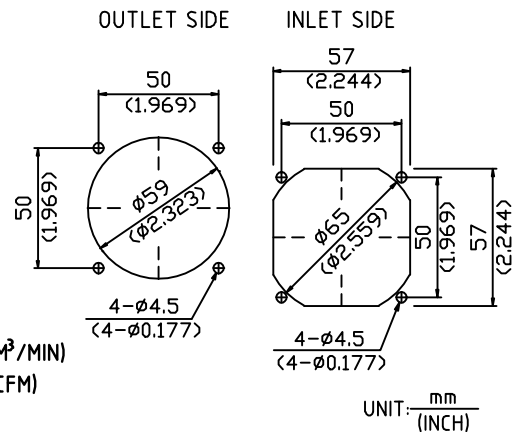

Dongguan BEST motor co., LTD

BEST 60×60×25 MM

DIMENSIONS DRAWING

UNIT: $\frac{\text{mm}}{\text{(INCH)}}$

- ×Bearing Type
Ball Bearings
- ×Material
Impeller & Frame: Plastic(UL94V-0)
- ×Lead Wires:
UL 1007 AWG#24 OR Equivalent
Red Wire Positive(+)
Black Wire Negative(-)
- ×Weight: 80g(2.82 OZ)

P&Q CURVE (AT RATED VOLTAGE)

MOUNTING PANEL CUTOUT

UNIT: $\frac{\text{mm}}{\text{(INCH)}}$

MODEL			Rated Voltage	Operating Voltage Range	Rated Current	Rated Input Power	Speed	Maximum Air Flow		Maximum Air Pressure		Noise
PART NO.	REV.	FUNCTION	VDC	VDC	Amp	Watt	R.P.M.	M³/MIN	CFM	mmH ₂ O	IN H ₂ O	dB-A
BTF6025L12B	-A	-R00/-F00	12	4.0 TO 13.8	0.08	0.96	3100	0.476	16.81	2.86	0.113	26.5
BTF6025L24B	-A	-R00/-F00	24	14.0 TO 27.6	0.06	1.44						
BTF6025M12B	-A	-R00/-F00	12	4.0 TO 13.8	0.13	1.56	3600	0.560	19.78	3.93	0.155	31.0
BTF6025M24B	-A	-R00/-F00	24	14.0 TO 27.6	0.07	1.68						
BTF6025H12B	-A	-R00/-F00	12	4.0 TO 13.8	0.14	1.68	4250	0.662	23.38	5.35	0.211	34.0
BTF6025H24B	-A	-R00/-F00	24	14.0 TO 27.6	0.09	2.16						
BTF6025HH12B	-A	-R00/-F00	12	4.0 TO 13.8	0.17	2.04	5000	0.780	27.55	7.47	0.294	40.0
BTF6025HH24B	-A	-R00/-F00	24	14.0 TO 27.6	0.11	2.64						
BTF6025HH48B	-A	-R00/-F00	48	28.0 TO 56.0	0.08	3.84	5500	0.863	30.48	8.76	0.345	42.5
BTF6025VH12B	-A	-R00/-F00	12	4.0 TO 13.8	0.23	2.76						
BTF6025VH24B	-A	-R00/-F00	24	14.0 TO 27.6	0.14	3.36	6000	0.967	34.15	10.73	0.422	44.5
BTF6025VH48B	-A	-R00/-F00	48	28.0 TO 56.0	0.09	4.32						
BTF6025SH12B	-A	-R00/-F00	12	4.0 TO 13.8	0.27	3.24	6800	1.086	38.35	13.81	0.544	46.5
BTF6025SH24B	-A	-R00/-F00	24	14.0 TO 27.6	0.17	4.08						
BTF6025SH48B	-A	-R00/-F00	48	28.0 TO 56.0	0.11	5.28						
BTF6025EH12B	-A	-R00/-F00	12	4.0 TO 13.8	0.38	4.56						
BTF6025EH24B	-A	-R00/-F00	24	14.0 TO 27.6	0.24	5.76						
BTF6025EH48B	-A	-R00/-F00	48	28.0 TO 56.0	0.14	6.72						