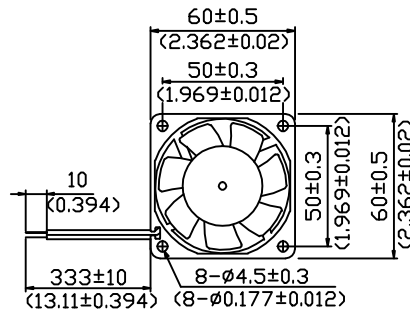

Dongguan BEST motor co., LTD

BEST 60×60×25 MM

DIMENSIONS DRAWING

UNIT: $\frac{\text{mm}}{\text{(INCH)}}$

- ×Bearing Type
Ball Bearings
- ×Material
Impeller & Frame: Plastic(UL94V-0)
- ×Lead Wires:
UL 1007 AWG#24 OR Equivalent
Red Wire Positive(+)
Black Wire Negative(-)
- ×Weight: 80g(2.82 OZ)

P&Q CURVE (AT RATED VOLTAGE)

MOUNTING PANEL CUTOUT

UNIT: $\frac{\text{mm}}{\text{(INCH)}}$

MODEL			Rated Voltage	Operating Voltage Range	Rated Current	Rated Input Power	Speed	Maximum Air Flow		Maximum Air Pressure		Noise
PART NO.	REV.	FUNCTION	VDC	VDC	Amp	Watt	R.P.M.	M³/MIN	CFM	mmH ₂ O	IN H ₂ O	dB-A
BTF6025L12B	-A	-R00/-F00	12	4.0 TO 13.8	0.08	0.96	3100	0.476	16.81	2.86	0.113	26.5
BTF6025L24B	-A	-R00/-F00	24	14.0 TO 27.6	0.06	1.44						
BTF6025M12B	-A	-R00/-F00	12	4.0 TO 13.8	0.13	1.56	3600	0.560	19.78	3.93	0.155	31.0
BTF6025M24B	-A	-R00/-F00	24	14.0 TO 27.6	0.07	1.68						
BTF6025H12B	-A	-R00/-F00	12	4.0 TO 13.8	0.14	1.68	4250	0.662	23.38	5.35	0.211	34.0
BTF6025H24B	-A	-R00/-F00	24	14.0 TO 27.6	0.09	2.16						
BTF6025HH12B	-A	-R00/-F00	12	4.0 TO 13.8	0.17	2.04	5000	0.780	27.55	7.47	0.294	40.0
BTF6025HH24B	-A	-R00/-F00	24	14.0 TO 27.6	0.11	2.64						
BTF6025HH48B	-A	-R00/-F00	48	28.0 TO 56.0	0.08	3.84	5500	0.863	30.48	8.76	0.345	42.5
BTF6025VH12B	-A	-R00/-F00	12	4.0 TO 13.8	0.23	2.76						
BTF6025VH24B	-A	-R00/-F00	24	14.0 TO 27.6	0.14	3.36	6000	0.967	34.15	10.73	0.422	44.5
BTF6025VH48B	-A	-R00/-F00	48	28.0 TO 56.0	0.09	4.32						
BTF6025SH12B	-A	-R00/-F00	12	4.0 TO 13.8	0.27	3.24	6800	1.086	38.35	13.81	0.544	46.5
BTF6025SH24B	-A	-R00/-F00	24	14.0 TO 27.6	0.17	4.08						
BTF6025SH48B	-A	-R00/-F00	48	28.0 TO 56.0	0.11	5.28						
BTF6025EH12B	-A	-R00/-F00	12	4.0 TO 13.8	0.38	4.56						
BTF6025EH24B	-A	-R00/-F00	24	14.0 TO 27.6	0.24	5.76						
BTF6025EH48B	-A	-R00/-F00	48	28.0 TO 56.0	0.14	6.72						