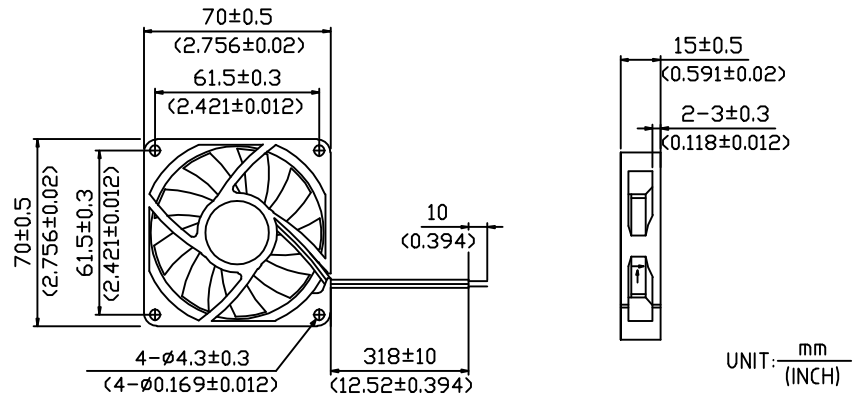

Dongguan BEST motor co., LTD

BEST 70×70×15 MM
DIMENSIONS DRAWING

- ×Bearing Type
Ball Bearings
- ×Material
Impeller & Frame: Plastic(UL94V-0)
- ×Lead Wires:
UL 1007 AWG#24 OR Equivalent
Red Wire Positive(+)
Black Wire Negative(-)
- ×Weight: 47g(1.66 OZ)
- ×Rib Type Only

P&Q CURVE (AT RATED VOLTAGE)

MOUNTING PANEL CUTOUT

MODEL		Rated Voltage	Operating Voltage Range	Rated Current	Rated Input Power	Speed	Maximum Air Flow		Maximum Air Pressure		Noise
PART NO.	FUNCTION	VDC	VDC	Amp	Watt	R.P.M.	M ³ /MIN	CFM	mmH ₂ O	IN H ₂ O	dB-A
BTF7015L12B	-R00/-F00	12	4.0 TO 13.8	0.08	0.96	2800	0.662	23.38	2.27	0.089	26.5
BTF7015L24B	-R00/-F00	24	14.0 TO 27.6	0.06	1.44						
BTF7015M12B	-R00/-F00	12	4.0 TO 13.8	0.14	1.68	3300	0.798	28.18	3.12	0.123	31.0
BTF7015M24B	-R00/-F00	24	14.0 TO 27.6	0.09	2.16						
BTF7015H12B	-R00/-F00	12	4.0 TO 13.8	0.18	2.16	3800	0.940	33.20	4.12	0.162	34.5
BTF7015H24B	-R00/-F00	24	14.0 TO 27.6	0.12	2.88						
BTF7015HH12B	-R00/-F00	12	4.0 TO 13.8	0.26	3.12	4300	1.063	37.54	5.33	0.210	38.5
BTF7015HH24B	-R00/-F00	24	14.0 TO 27.6	0.15	3.60						
BTF7015VH12B	-R00/-F00	12	4.0 TO 12.6	0.37	4.44	5200	1.287	45.45	7.79	0.306	44.0

- ×Function type is optional.
- ×The max. air flow and the speed are measured in free air ; max.air pressure is measured at zero air flow.
- ×Noise is measured in anechoic chamber in free air,one meter from intake side.
- ×All readings are typical values at rated voltage.
- ×Specifications are subject to change without notice.
- ×Both of the ball bearing and the 1 ball + 1 sleeve type are available.(except BTF7015VH12B)