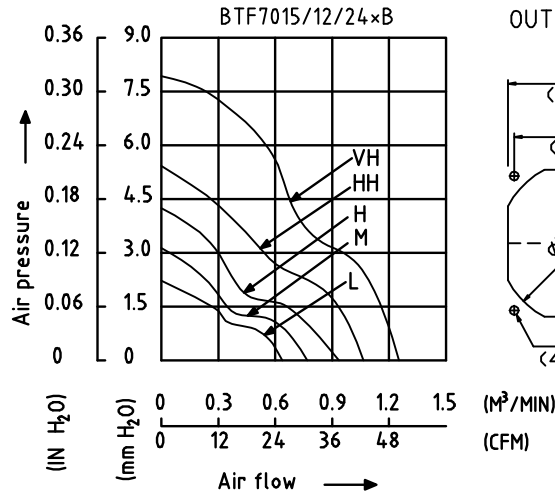

Dongguan BEST motor co., LTD

BEST 70×70×15 MM
DIMENSIONS DRAWING

- ×Bearing Type
Ball Bearings
- ×Material
Impeller & Frame: Plastic(UL94V-0)
- ×Lead Wires:
UL 1007 AWG#24 OR Equivalent
Red Wire Positive(+)
Black Wire Negative(-)
- ×Weight: 47g(1.66 OZ)
- ×Rib Type Only

P&Q CURVE (AT RATED VOLTAGE)

MOUNTING PANEL CUTOUT

MODEL		Rated Voltage	Operating Voltage Range	Rated Current	Rated Input Power	Speed	Maximum Air Flow		Maximum Air Pressure		Noise
PART NO.	FUNCTION	VDC	VDC	Amp	Watt	R.P.M.	M ³ /MIN	CFM	mmH ₂ O	IN H ₂ O	dB-A
BTF7015L12B	-R00/-F00	12	4.0 TO 13.8	0.08	0.96	2800	0.662	23.38	2.27	0.089	26.5
BTF7015L24B	-R00/-F00	24	14.0 TO 27.6	0.06	1.44						
BTF7015M12B	-R00/-F00	12	4.0 TO 13.8	0.14	1.68	3300	0.798	28.18	3.12	0.123	31.0
BTF7015M24B	-R00/-F00	24	14.0 TO 27.6	0.09	2.16						
BTF7015H12B	-R00/-F00	12	4.0 TO 13.8	0.18	2.16	3800	0.940	33.20	4.12	0.162	34.5
BTF7015H24B	-R00/-F00	24	14.0 TO 27.6	0.12	2.88						
BTF7015HH12B	-R00/-F00	12	4.0 TO 13.8	0.26	3.12	4300	1.063	37.54	5.33	0.210	38.5
BTF7015HH24B	-R00/-F00	24	14.0 TO 27.6	0.15	3.60						
BTF7015VH12B	-R00/-F00	12	4.0 TO 12.6	0.37	4.44	5200	1.287	45.45	7.79	0.306	44.0

- ×Function type is optional.
- ×The max. air flow and the speed are measured in free air ; max.air pressure is measured at zero air flow.
- ×Noise is measured in anechoic chamber in free air,one meter from intake side.
- ×All readings are typical values at rated voltage.
- ×Specifications are subject to change without notice.
- ×Both of the ball bearing and the 1 ball + 1 sleeve type are available.(except BTF7015VH12B)