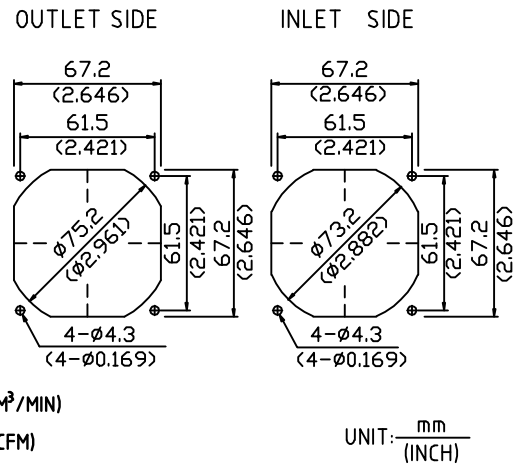

Dongguan BEST motor co., LTD

BEST 70×70×15 MM
DIMENSIONS DRAWING

- ×Bearing Type
Ball Bearings
- ×Material
Impeller & Frame: Plastic(UL94V-0)
- ×Lead Wires:
UL 1007 AWG#24 OR Equivalent
Red Wire Positive(+)
Black Wire Negative(-)
- ×Weight: 47g(1.66 OZ)
- ×Rib Type Only

P&Q CURVE (AT RATED VOLTAGE)

MOUNTING PANEL CUTOUT

MODEL		Rated Voltage	Operating Voltage Range	Rated Current	Rated Input Power	Speed	Maximum Air Flow		Maximum Air Pressure		Noise
PART NO.	FUNCTION	VDC	VDC	Amp	Watt	R.P.M.	M ³ /MIN	CFM	mmH ₂ O	IN H ₂ O	dB-A
BTF7015L12B	-R00/-F00	12	4.0 TO 13.8	0.08	0.96	2800	0.662	23.38	2.27	0.089	26.5
BTF7015L24B	-R00/-F00	24	14.0 TO 27.6	0.06	1.44						
BTF7015M12B	-R00/-F00	12	4.0 TO 13.8	0.14	1.68	3300	0.798	28.18	3.12	0.123	31.0
BTF7015M24B	-R00/-F00	24	14.0 TO 27.6	0.09	2.16						
BTF7015H12B	-R00/-F00	12	4.0 TO 13.8	0.18	2.16	3800	0.940	33.20	4.12	0.162	34.5
BTF7015H24B	-R00/-F00	24	14.0 TO 27.6	0.12	2.88						
BTF7015HH12B	-R00/-F00	12	4.0 TO 13.8	0.26	3.12	4300	1.063	37.54	5.33	0.210	38.5
BTF7015HH24B	-R00/-F00	24	14.0 TO 27.6	0.15	3.60						
BTF7015VH12B	-R00/-F00	12	4.0 TO 12.6	0.37	4.44	5200	1.287	45.45	7.79	0.306	44.0

- ×Function type is optional.
- ×The max. air flow and the speed are measured in free air ; max.air pressure is measured at zero air flow.
- ×Noise is measured in anechoic chamber in free air,one meter from intake side.
- ×All readings are typical values at rated voltage.
- ×Specifications are subject to change without notice.
- ×Both of the ball bearing and the 1 ball + 1 sleeve type are available.(except BTF7015VH12B)