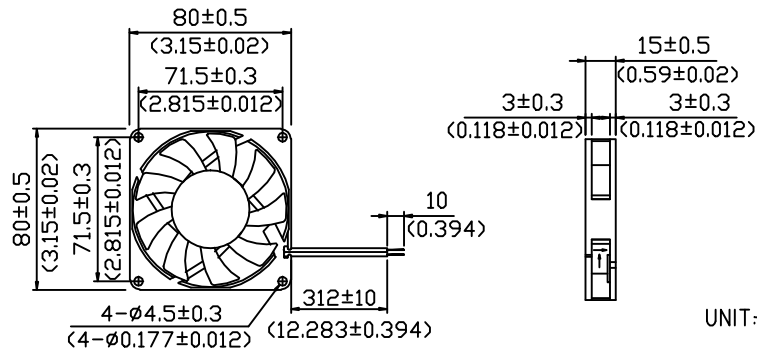

Dongguan BEST motor co., LTD

BEST 80×80×15 MM
DIMENSIONS DRAWING

UNIT: $\frac{\text{mm}}{\text{(INCH)}}$

- ×Bearing Type
Ball Bearings
- ×Material
Impeller & Frame:Plastic(UL94V-0)
- ×Lead Wires:
UL 1007 AWG#24 OR Equivalent
Red Wire Positive(+)
Black Wire Negative(-)
- ×Weight:58g(2.05 OZ)
- ×Rib Type Only

P&Q CURVE (AT RATED VOLTAGE)

MOUNTING PANEL CUTOUT

UNIT: $\frac{\text{mm}}{\text{(INCH)}}$

MODEL		Rated Voltage	Operating Voltage Range	Rated Current	Rated Input Power	Speed	Maximum Air Flow		Maximum Air Pressure		Noise
PART NO.	FUNCTION	VDC	VDC	Amp	Watt	R.P.M.	M ³ /MIN	CFM	mmH ₂ O	IN H ₂ O	dB-A
BTF8015L12B	-R00/-F00	12	7.0 TO 13.8	0.09	1.08	2400	0.700	24.72	2.20	0.087	27.5
BTF8015L24B	-R00/-F00	24	14.0 TO 27.6	0.05	1.20						
BTF8015M12B	-R00/-F00	12	7.0 TO 13.8	0.11	1.32	2700	0.800	28.25	2.71	0.107	30.5
BTF8015M24B	-R00/-F00	24	14.0 TO 27.6	0.06	1.44						
BTF8015H12B	-R00/-F00	12	7.0 TO 13.8	0.14	1.68	3100	0.950	33.55	3.50	0.138	34.0
BTF8015H24B	-R00/-F00	24	14.0 TO 27.6	0.08	1.92						
BTF8015HH12B	-R00/-F00	12	7.0 TO 13.8	0.16	1.92	3400	1.010	35.67	4.03	0.159	37.0
BTF8015HH24B	-R00/-F00	24	14.0 TO 27.6	0.10	2.40						
BTF8015VH12B	-R00/-F00	12	7.0 TO 13.8	0.19	2.28	3700	1.110	39.20	4.77	0.188	39.5
BTF8015VH24B	-R00/-F00	24	14.0 TO 27.6	0.12	2.88						
BTF8015SH12B	-R00/-F00	12	7.0 TO 13.8	0.27	3.24	4000	1.210	42.73	5.49	0.216	42.5
BTF8015SH24B	-R00/-F00	24	14.0 TO 26.0	0.17	4.08						

- ×Function type is optional.
- ×The max. air flow and the speed are measured in free air ; max.air pressure is measured at zero air flow.
- ×Noise is measured in anechoic chamber in free air,one meter from intake side.
- ×All readings are typical values at rated voltage.
- ×Specifications are subject to change without notice.