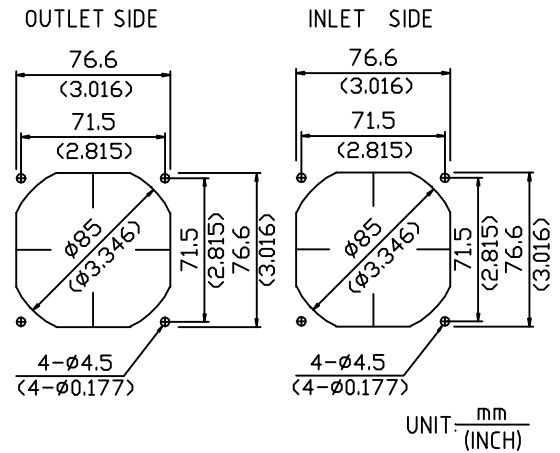

Dongguan BEST motor co., LTD

BEST 80×80×15 MM
DIMENSIONS DRAWING

UNIT: $\frac{\text{mm}}{\text{(INCH)}}$

- ×Bearing Type
Ball Bearings
- ×Material
Impeller & Frame:Plastic(UL94V-0)
- ×Lead Wires:
UL 1007 AWG#24 OR Equivalent
Red Wire Positive(+)
Black Wire Negative(-)
- ×Weight:58g(2.05 OZ)
- ×Rib Type Only

P&Q CURVE (AT RATED VOLTAGE)

MOUNTING PANEL CUTOUT

UNIT: $\frac{\text{mm}}{\text{(INCH)}}$

MODEL		Rated Voltage	Operating Voltage Range	Rated Current	Rated Input Power	Speed	Maximum Air Flow		Maximum Air Pressure		Noise
PART NO.	FUNCTION	VDC	VDC	Amp	Watt	R.P.M.	M ³ /MIN	CFM	mmH ₂ O	IN H ₂ O	dB-A
BTF8015L12B	-R00/-F00	12	7.0 TO 13.8	0.09	1.08	2400	0.700	24.72	2.20	0.087	27.5
BTF8015L24B	-R00/-F00	24	14.0 TO 27.6	0.05	1.20						
BTF8015M12B	-R00/-F00	12	7.0 TO 13.8	0.11	1.32	2700	0.800	28.25	2.71	0.107	30.5
BTF8015M24B	-R00/-F00	24	14.0 TO 27.6	0.06	1.44						
BTF8015H12B	-R00/-F00	12	7.0 TO 13.8	0.14	1.68	3100	0.950	33.55	3.50	0.138	34.0
BTF8015H24B	-R00/-F00	24	14.0 TO 27.6	0.08	1.92						
BTF8015HH12B	-R00/-F00	12	7.0 TO 13.8	0.16	1.92	3400	1.010	35.67	4.03	0.159	37.0
BTF8015HH24B	-R00/-F00	24	14.0 TO 27.6	0.10	2.40						
BTF8015VH12B	-R00/-F00	12	7.0 TO 13.8	0.19	2.28	3700	1.110	39.20	4.77	0.188	39.5
BTF8015VH24B	-R00/-F00	24	14.0 TO 27.6	0.12	2.88						
BTF8015SH12B	-R00/-F00	12	7.0 TO 13.8	0.27	3.24	4000	1.210	42.73	5.49	0.216	42.5
BTF8015SH24B	-R00/-F00	24	14.0 TO 26.0	0.17	4.08						