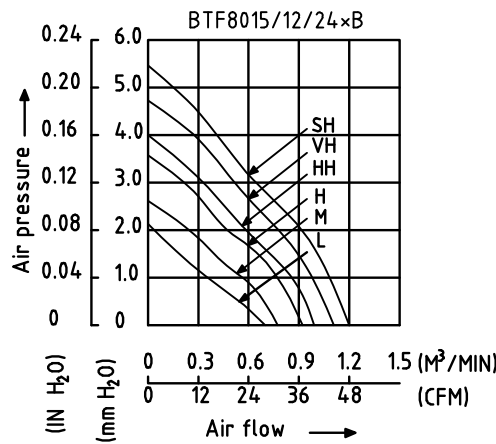

Dongguan BEST motor co., LTD

BEST 80×80×15 MM
DIMENSIONS DRAWING

UNIT: $\frac{\text{mm}}{\text{(INCH)}}$

- ×Bearing Type
Ball Bearings
- ×Material
Impeller & Frame:Plastic(UL94V-0)
- ×Lead Wires:
UL 1007 AWG#24 OR Equivalent
Red Wire Positive(+)
Black Wire Negative(-)
- ×Weight:58g(2.05 OZ)
- ×Rib Type Only

P&Q CURVE (AT RATED VOLTAGE)

MOUNTING PANEL CUTOUT

UNIT: $\frac{\text{mm}}{\text{(INCH)}}$

MODEL		Rated Voltage	Operating Voltage Range	Rated Current	Rated Input Power	Speed	Maximum Air Flow		Maximum Air Pressure		Noise
PART NO.	FUNCTION	VDC	VDC	Amp	Watt	R.P.M.	M ³ /MIN	CFM	mmH ₂ O	IN H ₂ O	dB-A
BTF8015L12B	-R00/-F00	12	7.0 TO 13.8	0.09	1.08	2400	0.700	24.72	2.20	0.087	27.5
BTF8015L24B	-R00/-F00	24	14.0 TO 27.6	0.05	1.20						
BTF8015M12B	-R00/-F00	12	7.0 TO 13.8	0.11	1.32	2700	0.800	28.25	2.71	0.107	30.5
BTF8015M24B	-R00/-F00	24	14.0 TO 27.6	0.06	1.44						
BTF8015H12B	-R00/-F00	12	7.0 TO 13.8	0.14	1.68	3100	0.950	33.55	3.50	0.138	34.0
BTF8015H24B	-R00/-F00	24	14.0 TO 27.6	0.08	1.92						
BTF8015HH12B	-R00/-F00	12	7.0 TO 13.8	0.16	1.92	3400	1.010	35.67	4.03	0.159	37.0
BTF8015HH24B	-R00/-F00	24	14.0 TO 27.6	0.10	2.40						
BTF8015VH12B	-R00/-F00	12	7.0 TO 13.8	0.19	2.28	3700	1.110	39.20	4.77	0.188	39.5
BTF8015VH24B	-R00/-F00	24	14.0 TO 27.6	0.12	2.88						
BTF8015SH12B	-R00/-F00	12	7.0 TO 13.8	0.27	3.24	4000	1.210	42.73	5.49	0.216	42.5
BTF8015SH24B	-R00/-F00	24	14.0 TO 26.0	0.17	4.08						

- ×Function type is optional.
- ×The max. air flow and the speed are measured in free air ; max.air pressure is measured at zero air flow.
- ×Noise is measured in anechoic chamber in free air,one meter from intake side.
- ×All readings are typical values at rated voltage.
- ×Specifications are subject to change without notice.