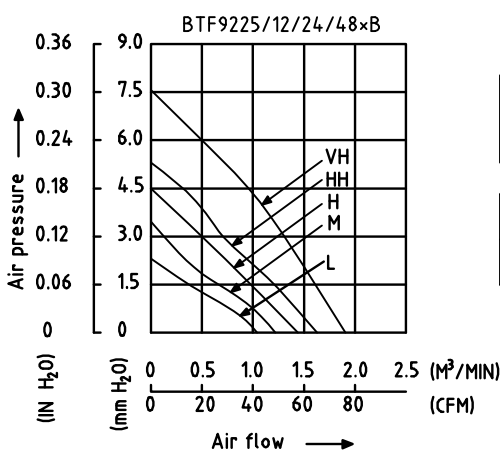

# Dongguan BEST motor co., LTD

BEST 92×92×25 MM

## DIMENSIONS DRAWING

UNIT:  $\frac{\text{mm}}{\text{(INCH)}}$

- ×Bearing Type  
Ball Bearings
- ×Material  
Impeller & Frame: Plastic (UL94V-0)
- ×Lead Wires:  
UL 1007 AWG#24 OR Equivalent  
Red Wire Positive(+)  
Black Wire Negative(-)
- ×Weight: 99g (3.49 OZ)

## P&Q CURVE (AT RATED VOLTAGE)

- ×Function type is optional.
- ×The max. air flow and the speed are measured in free air ; max.air pressure is measured at zero air flow.
- ×Noise is measured in anechoic chamber in free air, one meter from intake side.
- ×All readings are typical values at rated voltage.
- ×Specifications are subject to change without notice.