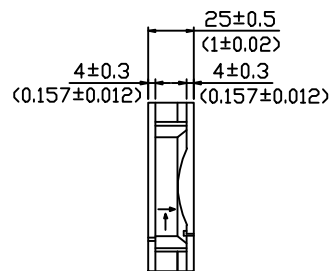

# Dongguan BEST motor co., LTD

BEST 92×92×25 MM

## DIMENSIONS DRAWING

UNIT:  $\frac{\text{mm}}{\text{(INCH)}}$

- ×Bearing Type  
Ball Bearings
- ×Material  
Impeller & Frame: Plastic (UL94V-0)
- ×Lead Wires:  
UL 1007 AWG#24 OR Equivalent  
Red Wire Positive(+)  
Black Wire Negative(-)
- ×Weight: 99g (3.49 OZ)

## MOUNTING PANEL CUTOUT

UNIT:  $\frac{\text{mm}}{\text{(INCH)}}$

MODEL		Rated Voltage	Operating Voltage Range	Rated Current	Rated Input Power	Speed	Maximum Air Flow		Maximum Air Pressure		Noise
PART NO.	FUNCTION	VDC	VDC	Amp	Watt	R.P.M.	M <sup>3</sup> /MIN	CFM	mmH <sub>2</sub> O	IN H <sub>2</sub> O	dB-A
BTF9225L12B	-R00/-F00	12	7.0 TO 13.8	0.07	0.84	2100	1.050	37.08	2.53	0.100	25.0
BTF9225L24B	-R00/-F00	24	14.0 TO 27.6	0.06	1.44						
BTF9225L48B	-R00/-F00	48	28.0 TO 56.0	0.05	2.40						
BTF9225M12B	-R00/-F00	12	7.0 TO 13.8	0.11	1.32	2450	1.240	43.79	3.25	0.130	30.0
BTF9225M24B	-R00/-F00	24	14.0 TO 27.6	0.08	1.92						
BTF9225M48B	-R00/-F00	48	28.0 TO 56.0	0.05	2.40						
BTF9225H12B	-R00/-F00	12	7.0 TO 13.8	0.16	1.92	2850	1.450	51.21	4.50	0.177	34.0
BTF9225H24B	-R00/-F00	24	14.0 TO 27.6	0.10	2.40						
BTF9225H48B	-R00/-F00	48	28.0 TO 56.0	0.06	2.88						
BTF9225HH12B	-R00/-F00	12	7.0 TO 13.8	0.25	3.00	3200	1.640	57.92	5.62	0.221	38.0
BTF9225HH24B	-R00/-F00	24	14.0 TO 27.6	0.13	3.12						
BTF9225HH48B	-R00/-F00	48	28.0 TO 56.0	0.08	3.84						
BTF9225VH12B	-R00/-F00	12	7.0 TO 13.8	0.40	4.80	3800	1.920	67.80	7.67	0.302	45.0
BTF9225VH24B	-R00/-F00	24	14.0 TO 27.6	0.22	5.28						