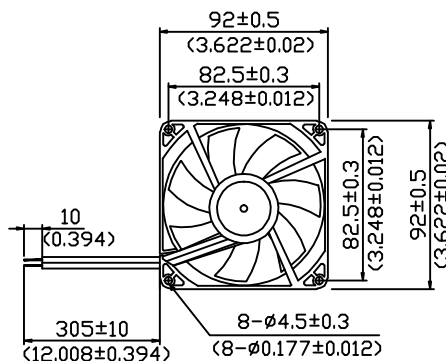

# Dongguan BEST motor co., LTD

BEST 92×92×25 MM

## DIMENSIONS DRAWING

UNIT:  $\frac{\text{mm}}{\text{(INCH)}}$

- ×Bearing Type  
Ball Bearings
- ×Material  
Impeller & Frame: Plastic (UL94V-0)
- ×Lead Wires:  
UL 1007 AWG#24 OR Equivalent  
Red Wire Positive(+)  
Black Wire Negative(-)
- ×Weight: 99g (3.49 OZ)

## P&Q CURVE (AT RATED VOLTAGE)

## MOUNTING PANEL CUTOUT

UNIT:  $\frac{\text{mm}}{\text{(INCH)}}$

MODEL		Rated Voltage	Operating Voltage Range	Rated Current	Rated Input Power	Speed	Maximum Air Flow		Maximum Air Pressure		Noise
PART NO.	FUNCTION	VDC	VDC	Amp	Watt	R.P.M.	M <sup>3</sup> /MIN	CFM	mmH <sub>2</sub> O	IN H <sub>2</sub> O	dB-A
BTF9225L12B	-R00/-F00	12	7.0 TO 13.8	0.07	0.84	2100	1.050	37.08	2.53	0.100	25.0
BTF9225L24B	-R00/-F00	24	14.0 TO 27.6	0.06	1.44						
BTF9225L48B	-R00/-F00	48	28.0 TO 56.0	0.05	2.40						
BTF9225M12B	-R00/-F00	12	7.0 TO 13.8	0.11	1.32	2450	1.240	43.79	3.25	0.130	30.0
BTF9225M24B	-R00/-F00	24	14.0 TO 27.6	0.08	1.92						
BTF9225M48B	-R00/-F00	48	28.0 TO 56.0	0.05	2.40						
BTF9225H12B	-R00/-F00	12	7.0 TO 13.8	0.16	1.92	2850	1.450	51.21	4.50	0.177	34.0
BTF9225H24B	-R00/-F00	24	14.0 TO 27.6	0.10	2.40						
BTF9225H48B	-R00/-F00	48	28.0 TO 56.0	0.06	2.88						
BTF9225HH12B	-R00/-F00	12	7.0 TO 13.8	0.25	3.00	3200	1.640	57.92	5.62	0.221	38.0
BTF9225HH24B	-R00/-F00	24	14.0 TO 27.6	0.13	3.12						
BTF9225HH48B	-R00/-F00	48	28.0 TO 56.0	0.08	3.84						
BTF9225VH12B	-R00/-F00	12	7.0 TO 13.8	0.40	4.80	3800	1.920	67.80	7.67	0.302	45.0
BTF9225VH24B	-R00/-F00	24	14.0 TO 27.6	0.22	5.28						