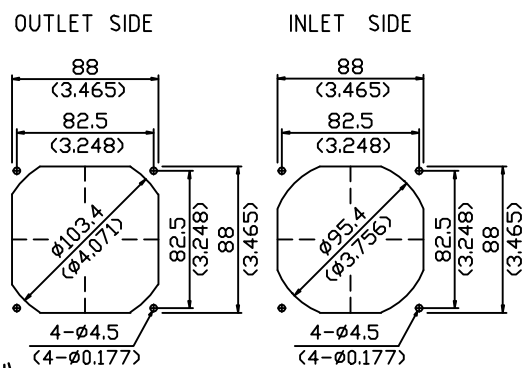

# Dongguan BEST motor co., LTD

BEST 92×92×25 MM

## DIMENSIONS DRAWING

UNIT:  $\frac{\text{mm}}{\text{(INCH)}}$

- ×Bearing Type  
Ball Bearings
- ×Material  
Impeller & Frame: Plastic (UL94V-0)
- ×Lead Wires:  
UL 1007 AWG#24 OR Equivalent  
Red Wire Positive(+)  
Black Wire Negative(-)
- ×Weight: 99g (3.49 OZ)

## P&Q CURVE (AT RATED VOLTAGE)

## MOUNTING PANEL CUTOUT

UNIT:  $\frac{\text{mm}}{\text{(INCH)}}$

MODEL		Rated Voltage	Operating Voltage Range	Rated Current	Rated Input Power	Speed	Maximum Air Flow		Maximum Air Pressure		Noise
PART NO.	FUNCTION	VDC	VDC	Amp	Watt	R.P.M.	M <sup>3</sup> /MIN	CFM	mmH <sub>2</sub> O	IN H <sub>2</sub> O	dB-A
BTF9225L12B	-R00/-F00	12	7.0 TO 13.8	0.07	0.84	2100	1.050	37.08	2.53	0.100	25.0
BTF9225L24B	-R00/-F00	24	14.0 TO 27.6	0.06	1.44						
BTF9225L48B	-R00/-F00	48	28.0 TO 56.0	0.05	2.40						
BTF9225M12B	-R00/-F00	12	7.0 TO 13.8	0.11	1.32	2450	1.240	43.79	3.25	0.130	30.0
BTF9225M24B	-R00/-F00	24	14.0 TO 27.6	0.08	1.92						
BTF9225M48B	-R00/-F00	48	28.0 TO 56.0	0.05	2.40						
BTF9225H12B	-R00/-F00	12	7.0 TO 13.8	0.16	1.92	2850	1.450	51.21	4.50	0.177	34.0
BTF9225H24B	-R00/-F00	24	14.0 TO 27.6	0.10	2.40						
BTF9225H48B	-R00/-F00	48	28.0 TO 56.0	0.06	2.88						
BTF9225HH12B	-R00/-F00	12	7.0 TO 13.8	0.25	3.00	3200	1.640	57.92	5.62	0.221	38.0
BTF9225HH24B	-R00/-F00	24	14.0 TO 27.6	0.13	3.12						
BTF9225HH48B	-R00/-F00	48	28.0 TO 56.0	0.08	3.84						
BTF9225VH12B	-R00/-F00	12	7.0 TO 13.8	0.40	4.80	3800	1.920	67.80	7.67	0.302	45.0
BTF9225VH24B	-R00/-F00	24	14.0 TO 27.6	0.22	5.28						