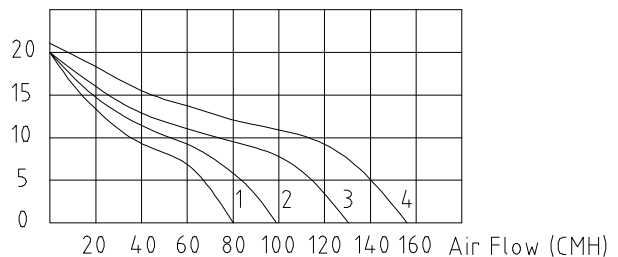

ΔP(PA) 120V/60Hz