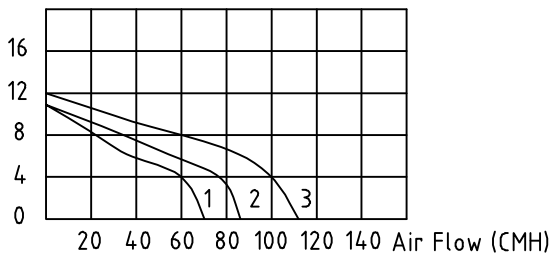

Charecteristics Curve

ΔP(PA) 230V/50Hz