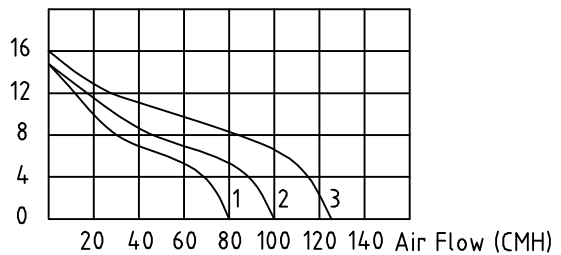

**Outline Dimensions (All dimensions in millimeters)**

**Technical Performances (based on free air condicions)**

NO.	Specifications Model	Power Supply		Input Power (Watts)	Output Speed (rpm)	Max.Airflow		Max.Static Pressure		Noise Level dB(A)	Dimensions		
		Volts (VAC)	Freq'y (Hz)			Metric (m <sup>3</sup> /h)	American (CFM)	Metric (PA)	American (in H <sub>2</sub> O)		A (mm)	B (mm)	H (mm)
1	BTFA43200-SP4815	230	50	10	2000	70	41	11	0.0442	41	200	42	15
		120	60	12	2300	80	47	15	0.0603	43			
2	BTFA43250-SP4820	230	50	15	2000	87	51	11	0.0442	41	250	47	20
		120	60	16	2300	100	60	15	0.0603	43			
3	BTFA43300-SP4820	230	50	20	2000	110	65	12	0.0483	42	300	47	20
		120	60	22	2300	125	74	16	0.0643	43			

**Charecteristics Curve**

**ΔP(PA) 230V/50Hz**

**ΔP(PA) 120V/60Hz**

- ×Function type is optional.
- ×The max. air flow and the speed are measured in free air ; max.air pressure is measured at zero air flow.
- ×Noise is measured in anechoic chamber in free air,one meter from intake side.
- ×All readings are typical values at rated voltage.
- ×Specifications are subject to change without notice.