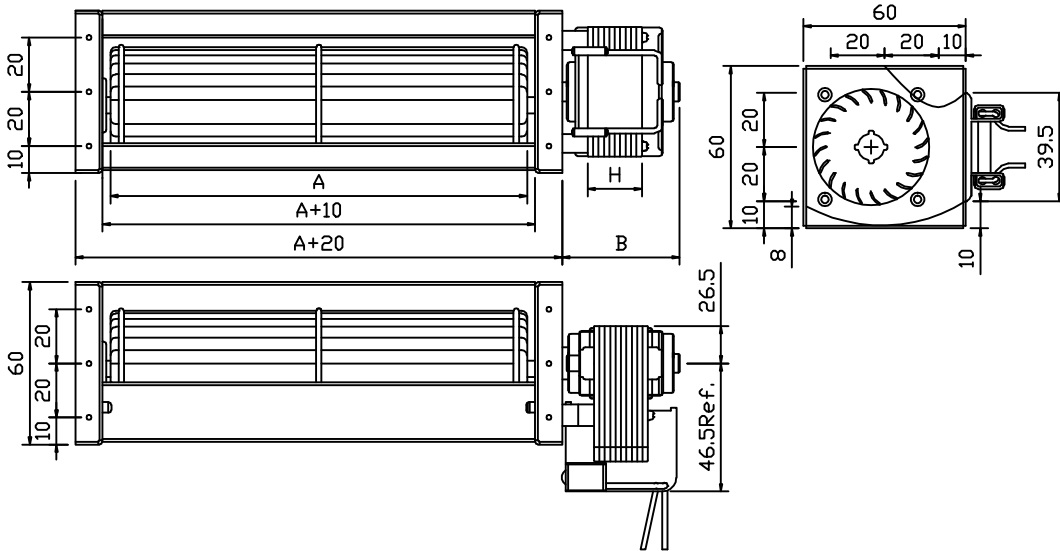

**BTF43 Series Crossflow Blowers**

**Brief Introductions:**

Wheel: Aluminum Alloy  
 Housing: Galvanized Sheet or E-Coating  
 Motor Type: Shaded Pole Motors BTF48 Series(can be others)  
 Bearing: Ball Bearing or Bronze Sleeve  
 Power Supply: 100-240VAC As Request

Insulation System: Class E,B,F or H As Request  
 Operating Temperature: -10°C To+50°C  
 Overheating Protection: T.P. or Z.P.  
 Electrical Connection: Flat-pin Terminal or Lead Wire  
 RoHS Compliance: As Needed

**Outline Dimensions (All dimensions in millimeters)**

**Technical Performances (based on free air condicions)**

NO.	Specifications Model	Power Supply		Input Power (Watts)	Output Speed (rpm)	Max.Airflow		Max.Static Pressure		Noise Level dB(A)	Dimensions		
		Volts (VAC)	Freq'y (Hz)			Metric (m <sup>3</sup> /h)	American (CFM)	Metric (PA)	American (in H <sub>2</sub> O)		A (mm)	B (mm)	H (mm)
1	BTFA43200-SP4815	230	50	10	2000	70	41	11	0.0442	41	200	42	15
		120	60	12	2300	80	47	15	0.0603	43			
2	BTFA43250-SP4820	230	50	15	2000	87	51	11	0.0442	41	250	47	20
		120	60	16	2300	100	60	15	0.0603	43			
3	BTFA43300-SP4820	230	50	20	2000	110	65	12	0.0483	42	300	47	20
		120	60	22	2300	125	74	16	0.0643	43			