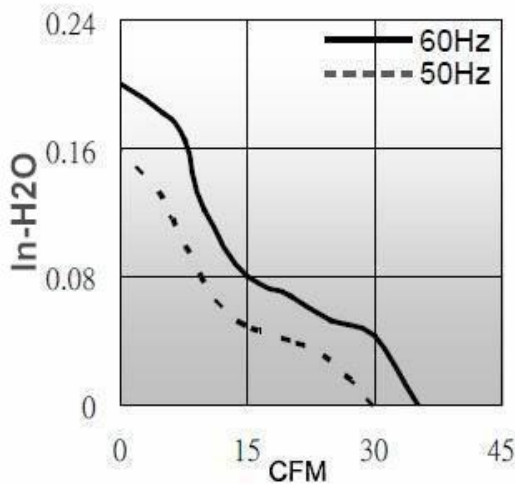

Major Characteristic Parameters

品牌	轴承	电压	频率	功率	转速	风量	静压	噪音		
型号	B/S	V	HZ	W	RPM	m3/mi n	CFM	mm-H2O	In-H2O	dba
SP92B11H-25AL	B / S	110	50/60	15/13	2400/2800	0.85/0.99	30/35	4.0/5.0	0.16/0.20	30/31
SP92B22H-25AL	B / S	220	50/60	15/13	2400/2800	0.85/0.99	30/35	4.0/5.0	0.16/0.20	30/31
SP92B11H-25AT	B / S	110	50/60	15/13	2400/2800	0.85/0.99	30/35	4.0/5.0	0.16/0.20	30/31
SP92B22H-25AT	B / S	220	50/60	15/13	2400/2800	0.85/0.99	30/35	4.0/5.0	0.16/0.20	30/31

*Bearing system B: Two Ball Bearing S: Sleeve Bearing