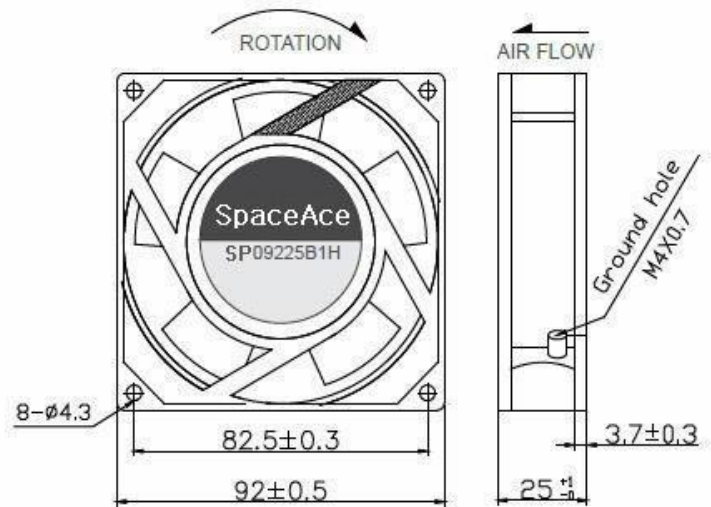

92 Axial fan
× 92 × 25mm

General Specifications

- Motor : Singal phase induction capacitor motor
- Frame & Impller :Al Die-casting & PBT plsatic
- Storage temperature : -40°C to +75°C
- Operating temperature : -10°C to +60°C

Major Characteristic Parameters

品牌	轴承	电压	频率	功率	转速	风量	静压	噪音		
型号	B/S	V	HZ	W	RPM	m3/mi n	CFM	mm-H2O	In-H2O	dba
SP92B11H-25AL	B / S	110	50/60	15/13	2400/2800	0.85/0.99	30/35	4.0/5.0	0.16/0.20	30/31
SP92B22H-25AL	B / S	220	50/60	15/13	2400/2800	0.85/0.99	30/35	4.0/5.0	0.16/0.20	30/31
SP92B11H-25AT	B / S	110	50/60	15/13	2400/2800	0.85/0.99	30/35	4.0/5.0	0.16/0.20	30/31
SP92B22H-25AT	B / S	220	50/60	15/13	2400/2800	0.85/0.99	30/35	4.0/5.0	0.16/0.20	30/31

*Bearing system B: Two Ball Bearing S: Sleeve Bearing

unit:mm