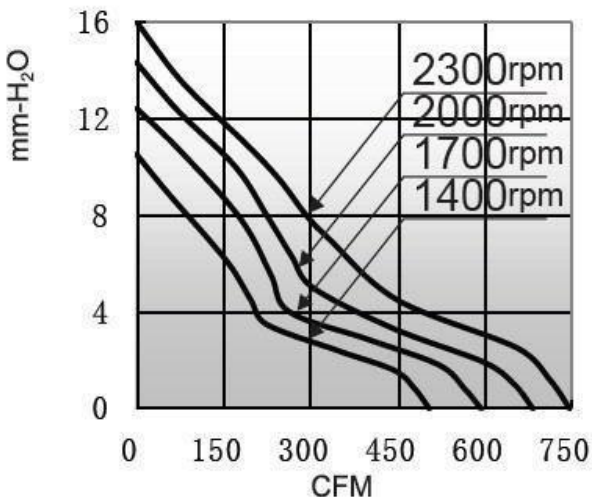

□ 254 cooling fan × 89mm

■ General Specifications

- Motor : 6 Poles brushless DC motor
- Frame & Impeller: Al die-casting & Plastic
- Storage temperature : -40° to +75°
- Operating temperature : -10° to +70°

■ Major Characteristic Parameters

品牌	轴承	电压	启动电压	电流	功率	转速	风量	静压	噪音		
型号	B/S	V	V	A	W	RPM	m3/min	CFM	mm-H ₂ O	In-H ₂ O	dba
SP255B11M-90DL	B	110	110-270	0.45	33	2100	15.3824	543	21.66	0.85	51.4
SP255B22M-90DL	B	220	110-270	0.41	33	2100	17.1105	604	24.7	0.97	51.4

*Bearing system B: Two Ball Bearing S: Sleeve Bearing

unit:mm