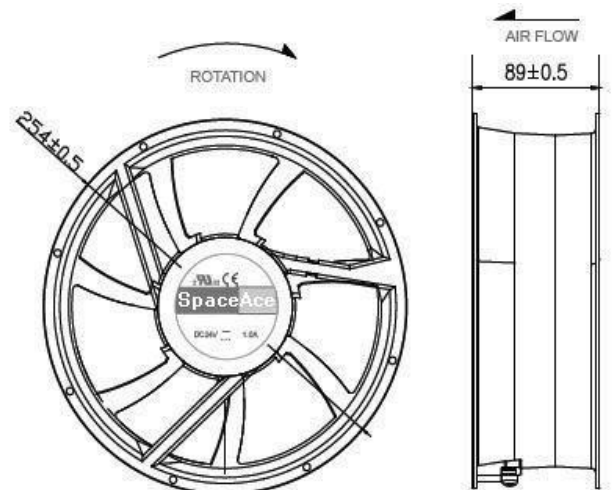

□ 254 cooling fan × 89mm

■ General Specifications

- Motor : 6 Poles brushless DC motor
- Frame & Impeller: Al die-casting & Plastic
- Storage temperature : -40° to +75°
- Operating temperature : -10° to +70°

*Bearing system B: Two Ball Bearing S: Sleeve Bearing

unit:mm